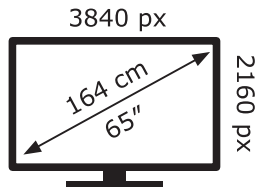

ENERG ⚡

LG Electronics

OLED65C12LA

126 kWh/1000h

ABCDEF**G**

222 kWh/1000h

2019/2013