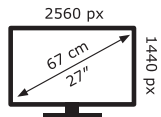

LG Electronics

27GS95QX

25 kWh/1000h

ABCDEF**G**
HDR
28 kWh/1000h

2019/2013